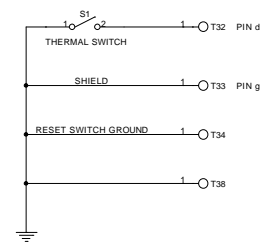

- MTG-1 ○
- MTG-2 ○
- MTG-3 ○
- MTG-4 ○

ASTRONOMICAL RESEARCH CAMERAS, INC			
Title SMALL SWITCHING POWERSUPPLY FILTER ASSY.			
Size C	Document Number SM_SW_PS_FILTER_R3B	Rev 3B	
Date: Thursday, August 19, 1999	Sheet 1	of 1	